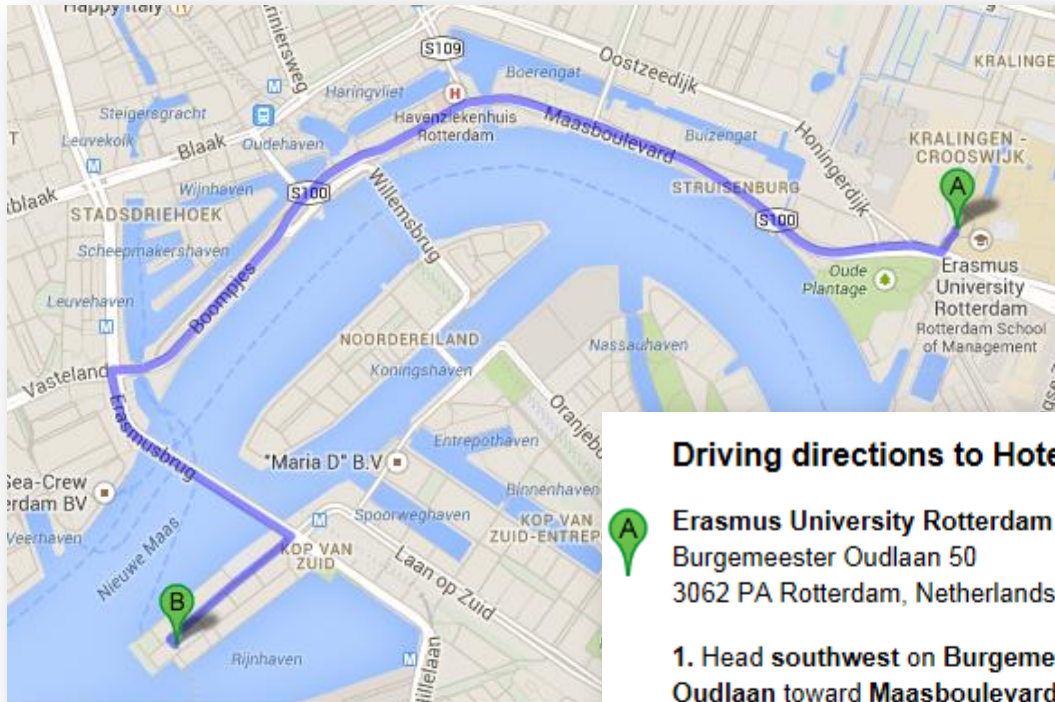

- Routebeschrijving Hotel New York

- Car:

Driving directions to Hotel New York

Driving directions to Hotel New York

A Erasmus University Rotterdam
Burgemeester Oudlaan 50
3062 PA Rotterdam, Netherlands

1. Head southwest on Burgemeester Oudlaan toward Maasboulevard/S100

88 m

➔ 2. Turn right onto Maasboulevard/S100
Continue to follow S100

3.2 km

⬅ 3. Turn left onto Schiedamsedijk

73 m

4. Continue onto Erasmusbrug

750 m

➔ 5. Turn right onto Wilhelminakade

500 m

⬅ 6. Turn left onto Koninginnenhoofd
Destination will be on the right

27 m

B Hotel New York
Koninginnenhoofd 1
3072 AD Rotterdam, Netherlands

- Public Transport

Transit Directions to Hotel New York

Transit directions to Hotel New York

C Rotterdam, Beurs
🚶 Walk to Beurs, Rotterdam
About 1 min (5 mins to make transfer)

D Beurs, Rotterdam
🚇 ME Subway towards Slinge
12:44pm - 12:47pm (3 mins, 2 stops)

E Wilhelminaplein, Rotterdam
🚶 Walk to Hotel New York
About 8 mins (650 m)