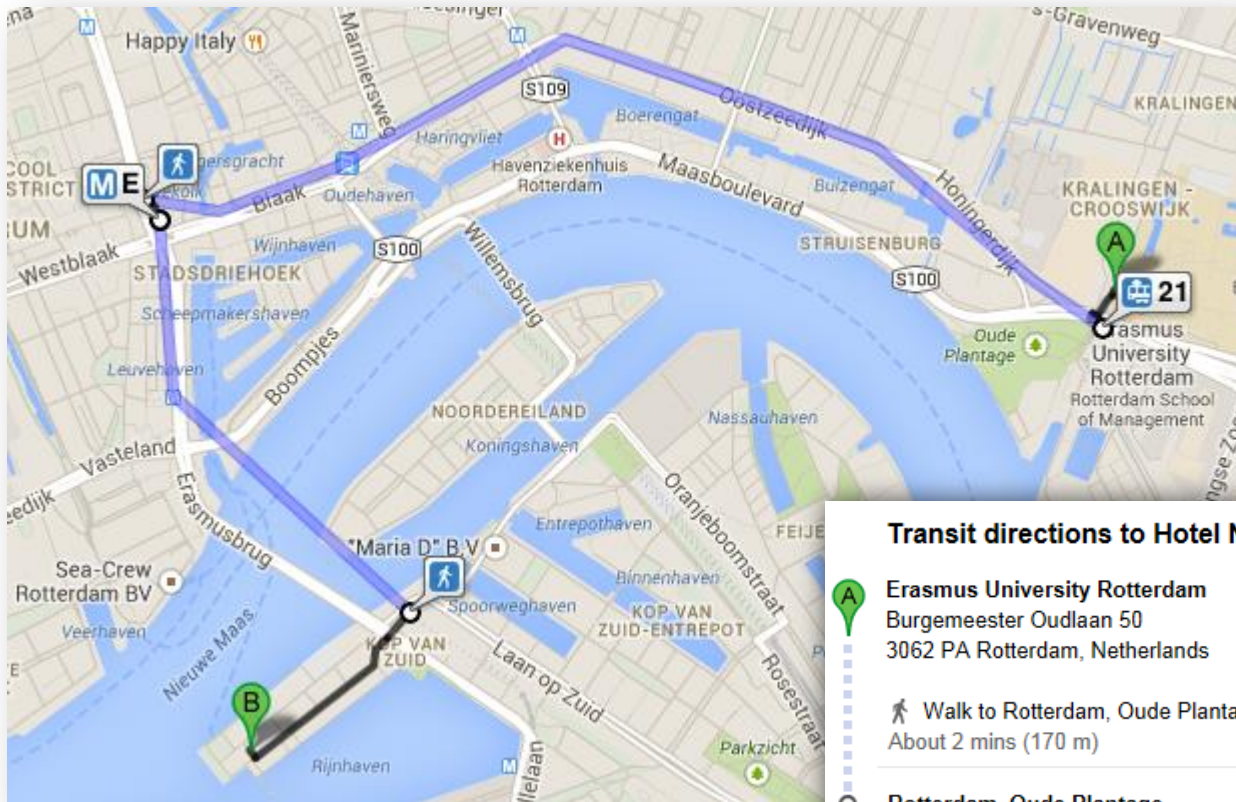

- Routebeschrijving Hotel New York

- Car:

Driving directions to Hotel New York

Driving directions to Hotel New York

A Erasmus University Rotterdam
Burgemeester Oudlaan 50
3062 PA Rotterdam, Netherlands

1. Head southwest on Burgemeester Oudlaan toward Maasboulevard/S100

88 m

➔ 2. Turn right onto Maasboulevard/S100
Continue to follow S100

3.2 km

⬅ 3. Turn left onto Schiedamsedijk

73 m

4. Continue onto Erasmusbrug

750 m

➔ 5. Turn right onto Wilhelminakade

500 m

⬅ 6. Turn left onto Koninginnenhoofd
Destination will be on the right

27 m

B Hotel New York
Koninginnenhoofd 1
3072 AD Rotterdam, Netherlands

- Public Transport

Transit Directions to Hotel New York

Transit directions to Hotel New York

A Erasmus University Rotterdam
Burgemeester Oudlaan 50
3062 PA Rotterdam, Netherlands

🚶 Walk to Rotterdam, Oude Plantage
About 2 mins (170 m)

B Rotterdam, Oude Plantage
🚊 21 Tram towards Woudhoek
12:26pm - 12:39pm (13 mins, 8 stops)